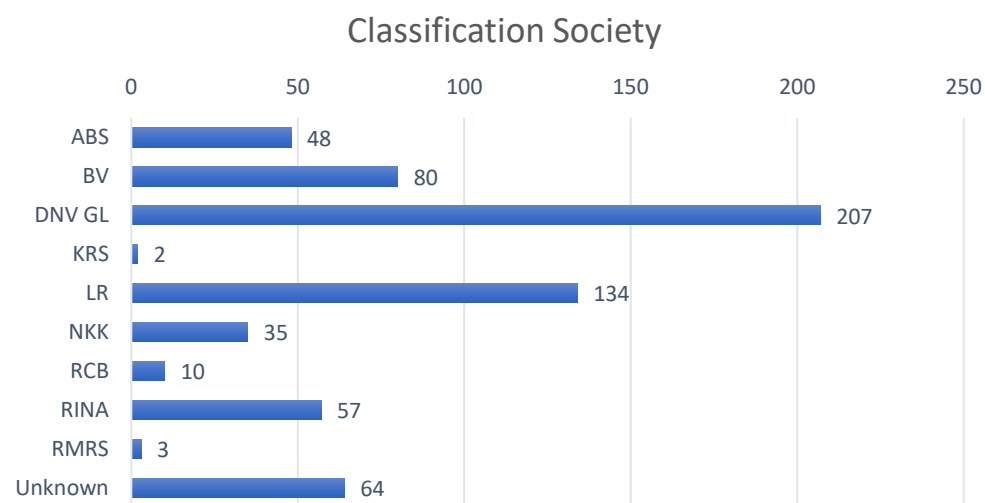

DESMI CompactClean BWMS Reference List

Total Number of Systems
648

Shipowner	Shipowner Country	Installation type	Vessel Name / Hull No.	Vessel Type	Ship size [DWT]	Classification society	BWMS type	No. of systems	Flowrate [m3/h]	Classification	Configuration
ABC Maritime	Switzerland	Retrofit	Troy	Chemical Tanker	3577	BV	CompactClean	2	340 + 135	EX & Non-EX	Loose Components
ABC Maritime	Switzerland	Retrofit	San Beato	Products Tanker	6603	BV	CompactClean	1	500	Non-EX	Loose Components
ABC Maritime	Switzerland	Retrofit	Anuket Coral	Chemical Tanker	7267	BV	CompactClean	2	500 + 135	EX & Non-EX	Loose Components
ABC Maritime	Switzerland	Retrofit	Anuket Pearl	Chemical Tanker	7277	BV	CompactClean	2	500 + 135	EX & Non-EX	Loose Components
AET Tankers Pte Ltd	Singapore	Retrofit	Bunga Lavender	Chemical Tanker	19997	NKK	CompactClean	2	500 + 340	EX	Loose Components
AET Tankers Pte Ltd	Singapore	Retrofit	Bunga Lily	Chemical Tanker	19991	NKK	CompactClean	2	500 + 340	EX	Loose Components
AET Tankers Pte Ltd	Singapore	Retrofit	Bunga Lilac	Chemical Tanker	19992	NKK	CompactClean	2	500 + 340	EX	Loose Components
Anapo S.r.l.	Italy	Retrofit	MV Mersey Spirit	Products Tanker	2366	RINA	CompactClean	1	340	EX	Loose Components
ASM Maritime	Netherlands	Retrofit	Chem Venus	Chemical Tanker	19573	NKK	CompactClean	1	500	EX	Loose Components
ASM Maritime B.V.	Netherlands	Retrofit	High Prosperity	Products Tanker	48711	NKK	CompactClean	1	1500	EX	Loose Components
Astilleros Zamakona, S. A.	Spain	New build	C-799	Unknown	5000	BV	CompactClean	1	135	Non-EX	Skid Mounted
BEREG GROUP LLP	Latvia	Retrofit	RIX Spring	General Cargo	2489	RINA	CompactClean	1	135	Non-EX	Loose Components
Bernd Becker Shipmanagement GmbH	Germany	Retrofit	MV Jork Ruler	Containership	9332	BV	CompactClean	1	500	Non-EX	Loose Components
Bernhard Schulte Shipmanagement Ltd	United Kingdom	Retrofit	Moritz Schulte	Gas Carrier	9174	LR	CompactClean	1	340	Non-EX	Loose Components
Bernhard Schulte Shipmanagement Ltd	United Kingdom	Retrofit	Clamor Schulte	Gas Carrier	9192	LR	CompactClean	1	340	Non-EX	Loose Components
Besiktas Likid Tasimacilik San. Tic.A.S	Turkey	Retrofit	CHEM VIOLET	Chemical Tanker	3074	BV	CompactClean	1	340	EX	Loose Components