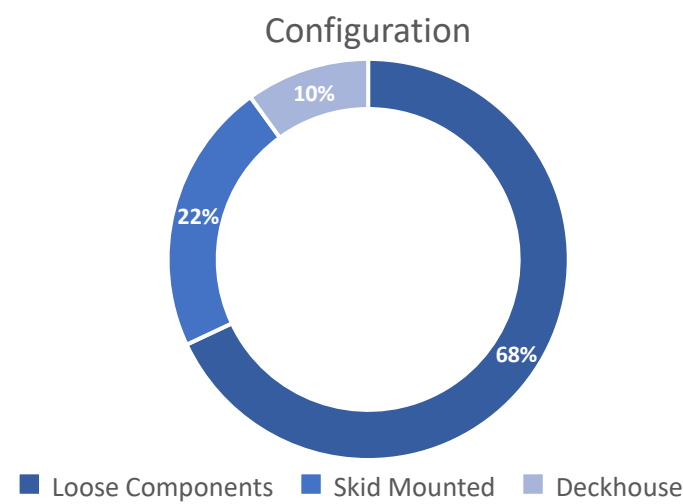

DESMI CompactClean BWMS Reference List

Total Number of Systems
648

Shipowner	Shipowner Country	Installation type	Vessel Name / Hull No.	Vessel Type	Ship size [DWT]	Classification society	BWMS type	No. of systems	Flowrate [m3/h]	Classification	Configuration
ABC Maritime	Switzerland	Retrofit	Troy	Chemical Tanker	3577	BV	CompactClean	2	340 + 135	EX & Non-EX	Loose Components
ABC Maritime	Switzerland	Retrofit	San Beato	Products Tanker	6603	BV	CompactClean	1	500	Non-EX	Loose Components
ABC Maritime	Switzerland	Retrofit	Anuket Coral	Chemical Tanker	7267	BV	CompactClean	2	500 + 135	EX & Non-EX	Loose Components
ABC Maritime	Switzerland	Retrofit	Anuket Pearl	Chemical Tanker	7277	BV	CompactClean	2	500 + 135	EX & Non-EX	Loose Components
AET Tankers Pte Ltd	Singapore	Retrofit	Bunga Lavender	Chemical Tanker	19997	NKK	CompactClean	2	500 + 340	EX	Loose Components
AET Tankers Pte Ltd	Singapore	Retrofit	Bunga Lily	Chemical Tanker	19991	NKK	CompactClean	2	500 + 340	EX	Loose Components
AET Tankers Pte Ltd	Singapore	Retrofit	Bunga Lilac	Chemical Tanker	19992	NKK	CompactClean	2	500 + 340	EX	Loose Components
Anapo S.r.l.	Italy	Retrofit	MV Mersey Spirit	Products Tanker	2366	RINA	CompactClean	1	340	EX	Loose Components
ASM Maritime	Netherlands	Retrofit	Chem Venus	Chemical Tanker	19573	NKK	CompactClean	1	500	EX	Loose Components
ASM Maritime B.V.	Netherlands	Retrofit	High Prosperity	Products Tanker	48711	NKK	CompactClean	1	1500	EX	Loose Components
Astilleros Zamakona, S. A.	Spain	New build	C-799	Unknown	5000	BV	CompactClean	1	135	Non-EX	Skid Mounted
BEREG GROUP LLP	Latvia	Retrofit	RIX Spring	General Cargo	2489	RINA	CompactClean	1	135	Non-EX	Loose Components
Bernd Becker Shipmanagement GmbH	Germany	Retrofit	MV Jork Ruler	Containership	9332	BV	CompactClean	1	500	Non-EX	Loose Components
Bernhard Schulte Shipmanagement Ltd	United Kingdom	Retrofit	Moritz Schulte	Gas Carrier	9174	LR	CompactClean	1	340	Non-EX	Loose Components
Bernhard Schulte Shipmanagement Ltd	United Kingdom	Retrofit	Clamor Schulte	Gas Carrier	9192	LR	CompactClean	1	340	Non-EX	Loose Components
Besiktas Likid Tasimacilik San. Tic.A.S	Turkey	Retrofit	CHEM VIOLET	Chemical Tanker	3074	BV	CompactClean	1	340	EX	Loose Components