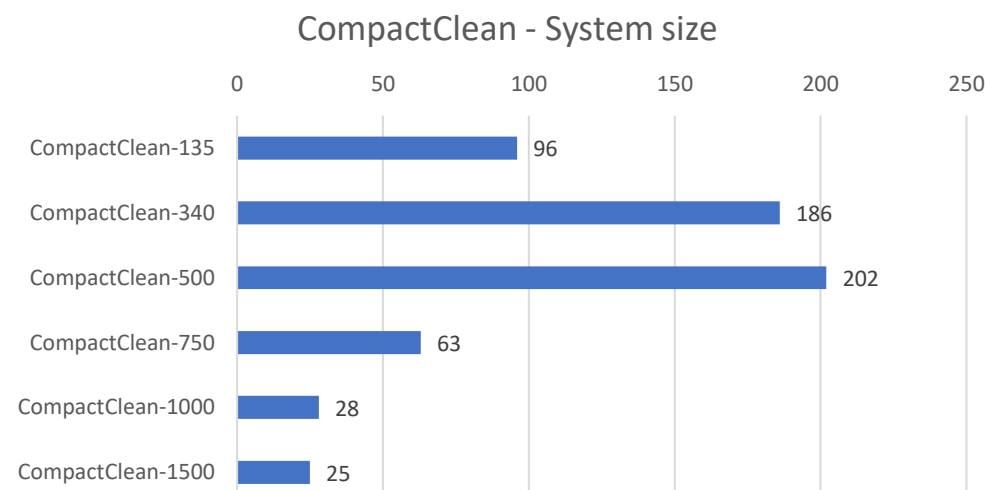

DESMI CompactClean BWMS Reference List

Total Number of Systems
648

Shipowner	Shipowner Country	Installation type	Vessel Name / Hull No.	Vessel Type	Ship size [DWT]	Classification society	BWMS type	No. of systems	Flowrate [m3/h]	Classification	Configuration
ABC Maritime	Switzerland	Retrofit	Troy	Chemical Tanker	3577	BV	CompactClean	2	340 + 135	EX & Non-EX	Loose Components
ABC Maritime	Switzerland	Retrofit	San Beato	Products Tanker	6603	BV	CompactClean	1	500	Non-EX	Loose Components
ABC Maritime	Switzerland	Retrofit	Anuket Coral	Chemical Tanker	7267	BV	CompactClean	2	500 + 135	EX & Non-EX	Loose Components
ABC Maritime	Switzerland	Retrofit	Anuket Pearl	Chemical Tanker	7277	BV	CompactClean	2	500 + 135	EX & Non-EX	Loose Components
AET Tankers Pte Ltd	Singapore	Retrofit	Bunga Lavender	Chemical Tanker	19997	NKK	CompactClean	2	500 + 340	EX	Loose Components
AET Tankers Pte Ltd	Singapore	Retrofit	Bunga Lily	Chemical Tanker	19991	NKK	CompactClean	2	500 + 340	EX	Loose Components
AET Tankers Pte Ltd	Singapore	Retrofit	Bunga Lilac	Chemical Tanker	19992	NKK	CompactClean	2	500 + 340	EX	Loose Components
Anapo S.r.l.	Italy	Retrofit	MV Mersey Spirit	Products Tanker	2366	RINA	CompactClean	1	340	EX	Loose Components
ASM Maritime	Netherlands	Retrofit	Chem Venus	Chemical Tanker	19573	NKK	CompactClean	1	500	EX	Loose Components
ASM Maritime B.V.	Netherlands	Retrofit	High Prosperity	Products Tanker	48711	NKK	CompactClean	1	1500	EX	Loose Components
Astilleros Zamakona, S. A.	Spain	New build	C-799	Unknown	5000	BV	CompactClean	1	135	Non-EX	Skid Mounted
BEREG GROUP LLP	Latvia	Retrofit	RIX Spring	General Cargo	2489	RINA	CompactClean	1	135	Non-EX	Loose Components
Bernd Becker Shipmanagement GmbH	Germany	Retrofit	MV Jork Ruler	Containership	9332	BV	CompactClean	1	500	Non-EX	Loose Components
Bernhard Schulte Shipmanagement Ltd	United Kingdom	Retrofit	Moritz Schulte	Gas Carrier	9174	LR	CompactClean	1	340	Non-EX	Loose Components
Bernhard Schulte Shipmanagement Ltd	United Kingdom	Retrofit	Clamor Schulte	Gas Carrier	9192	LR	CompactClean	1	340	Non-EX	Loose Components
Besiktas Likid Tasimacilik San. Tic.A.S	Turkey	Retrofit	CHEM VIOLET	Chemical Tanker	3074	BV	CompactClean	1	340	EX	Loose Components