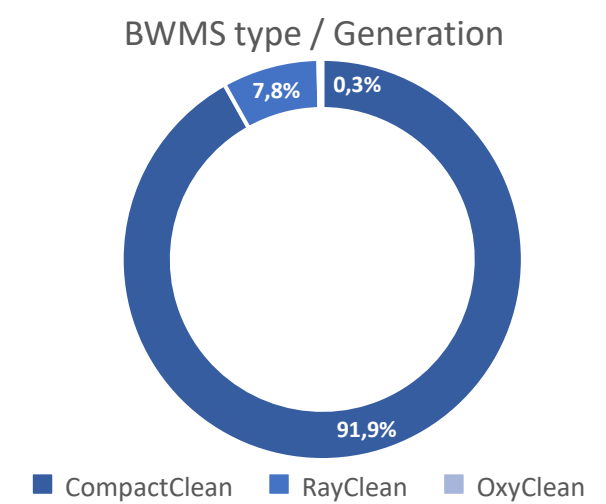

DESMI CompactClean BWMS Reference List

Total Number of Systems
648

Shipowner	Shipowner Country	Installation type	Vessel Name / Hull No.	Vessel Type	Ship size [DWT]	Classification society	BWMS type	No. of systems	Flowrate [m3/h]	Classification	Configuration
ABC Maritime	Switzerland	Retrofit	Troy	Chemical Tanker	3577	BV	CompactClean	2	340 + 135	EX & Non-EX	Loose Components
ABC Maritime	Switzerland	Retrofit	San Beato	Products Tanker	6603	BV	CompactClean	1	500	Non-EX	Loose Components
ABC Maritime	Switzerland	Retrofit	Anuket Coral	Chemical Tanker	7267	BV	CompactClean	2	500 + 135	EX & Non-EX	Loose Components
ABC Maritime	Switzerland	Retrofit	Anuket Pearl	Chemical Tanker	7277	BV	CompactClean	2	500 + 135	EX & Non-EX	Loose Components
AET Tankers Pte Ltd	Singapore	Retrofit	Bunga Lavender	Chemical Tanker	19997	NKK	CompactClean	2	500 + 340	EX	Loose Components
AET Tankers Pte Ltd	Singapore	Retrofit	Bunga Lily	Chemical Tanker	19991	NKK	CompactClean	2	500 + 340	EX	Loose Components
AET Tankers Pte Ltd	Singapore	Retrofit	Bunga Lilac	Chemical Tanker	19992	NKK	CompactClean	2	500 + 340	EX	Loose Components
Anapo S.r.l.	Italy	Retrofit	MV Mersey Spirit	Products Tanker	2366	RINA	CompactClean	1	340	EX	Loose Components
ASM Maritime	Netherlands	Retrofit	Chem Venus	Chemical Tanker	19573	NKK	CompactClean	1	500	EX	Loose Components
ASM Maritime B.V.	Netherlands	Retrofit	High Prosperity	Products Tanker	48711	NKK	CompactClean	1	1500	EX	Loose Components
Astilleros Zamakona, S. A.	Spain	New build	C-799	Unknown	5000	BV	CompactClean	1	135	Non-EX	Skid Mounted
BEREG GROUP LLP	Latvia	Retrofit	RIX Spring	General Cargo	2489	RINA	CompactClean	1	135	Non-EX	Loose Components
Bernd Becker Shipmanagement GmbH	Germany	Retrofit	MV Jork Ruler	Containership	9332	BV	CompactClean	1	500	Non-EX	Loose Components
Bernhard Schulte Shipmanagement Ltd	United Kingdom	Retrofit	Moritz Schulte	Gas Carrier	9174	LR	CompactClean	1	340	Non-EX	Loose Components
Bernhard Schulte Shipmanagement Ltd	United Kingdom	Retrofit	Clamor Schulte	Gas Carrier	9192	LR	CompactClean	1	340	Non-EX	Loose Components
Besiktas Likid Tasimacilik San. Tic.A.S	Turkey	Retrofit	CHEM VIOLET	Chemical Tanker	3074	BV	CompactClean	1	340	EX	Loose Components