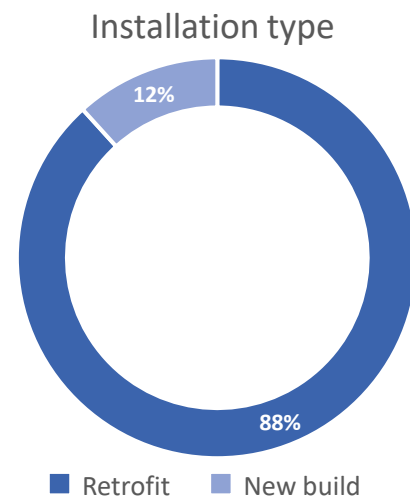

DESMI CompactClean BWMS Reference List

Total Number of Systems
648

Shipowner	Shipowner Country	Installation type	Vessel Name / Hull No.	Vessel Type	Ship size [DWT]	Classification society	BWMS type	No. of systems	Flowrate [m3/h]	Classification	Configuration
ABC Maritime	Switzerland	Retrofit	Troy	Chemical Tanker	3577	BV	CompactClean	2	340 + 135	EX & Non-EX	Loose Components
ABC Maritime	Switzerland	Retrofit	San Beato	Products Tanker	6603	BV	CompactClean	1	500	Non-EX	Loose Components
ABC Maritime	Switzerland	Retrofit	Anuket Coral	Chemical Tanker	7267	BV	CompactClean	2	500 + 135	EX & Non-EX	Loose Components
ABC Maritime	Switzerland	Retrofit	Anuket Pearl	Chemical Tanker	7277	BV	CompactClean	2	500 + 135	EX & Non-EX	Loose Components
AET Tankers Pte Ltd	Singapore	Retrofit	Bunga Lavender	Chemical Tanker	19997	NKK	CompactClean	2	500 + 340	EX	Loose Components
AET Tankers Pte Ltd	Singapore	Retrofit	Bunga Lily	Chemical Tanker	19991	NKK	CompactClean	2	500 + 340	EX	Loose Components
AET Tankers Pte Ltd	Singapore	Retrofit	Bunga Lilac	Chemical Tanker	19992	NKK	CompactClean	2	500 + 340	EX	Loose Components
Anapo S.r.l.	Italy	Retrofit	MV Mersey Spirit	Products Tanker	2366	RINA	CompactClean	1	340	EX	Loose Components
ASM Maritime	Netherlands	Retrofit	Chem Venus	Chemical Tanker	19573	NKK	CompactClean	1	500	EX	Loose Components
ASM Maritime B.V.	Netherlands	Retrofit	High Prosperity	Products Tanker	48711	NKK	CompactClean	1	1500	EX	Loose Components
Astilleros Zamakona, S. A.	Spain	New build	C-799	Unknown	5000	BV	CompactClean	1	135	Non-EX	Skid Mounted
BEREG GROUP LLP	Latvia	Retrofit	RIX Spring	General Cargo	2489	RINA	CompactClean	1	135	Non-EX	Loose Components
Bernd Becker Shipmanagement GmbH	Germany	Retrofit	MV Jork Ruler	Containership	9332	BV	CompactClean	1	500	Non-EX	Loose Components
Bernhard Schulte Shipmanagement Ltd	United Kingdom	Retrofit	Moritz Schulte	Gas Carrier	9174	LR	CompactClean	1	340	Non-EX	Loose Components
Bernhard Schulte Shipmanagement Ltd	United Kingdom	Retrofit	Clamor Schulte	Gas Carrier	9192	LR	CompactClean	1	340	Non-EX	Loose Components
Besiktas Likid Tasimacilik San. Tic.A.S	Turkey	Retrofit	CHEM VIOLET	Chemical Tanker	3074	BV	CompactClean	1	340	EX	Loose Components